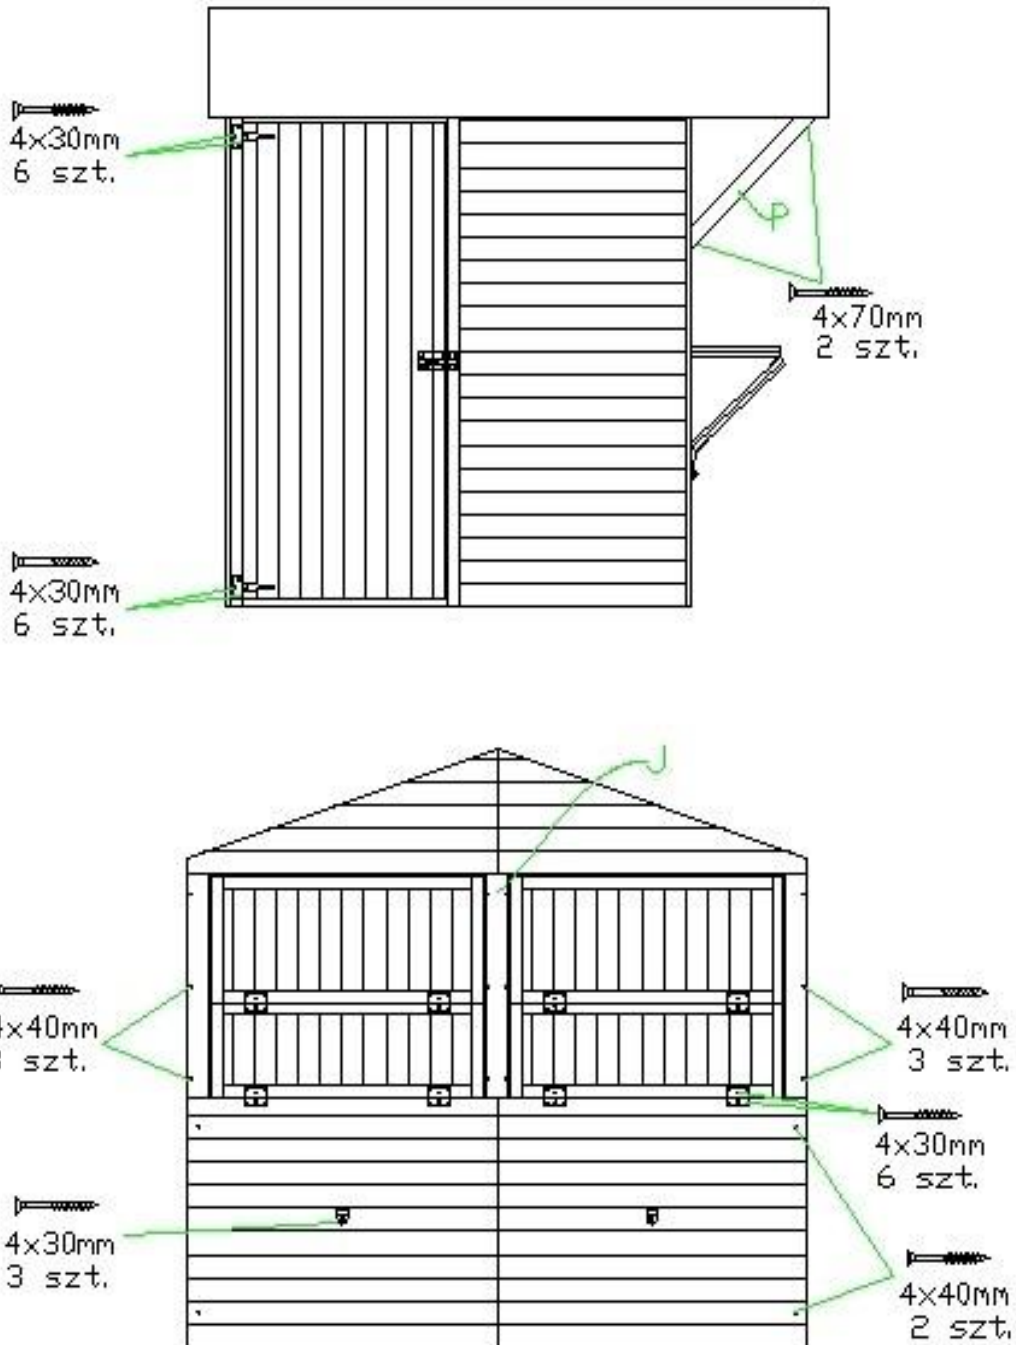

## KIOSK MARKET 180X240

FLOOR

KIOSK MARKET 180X240